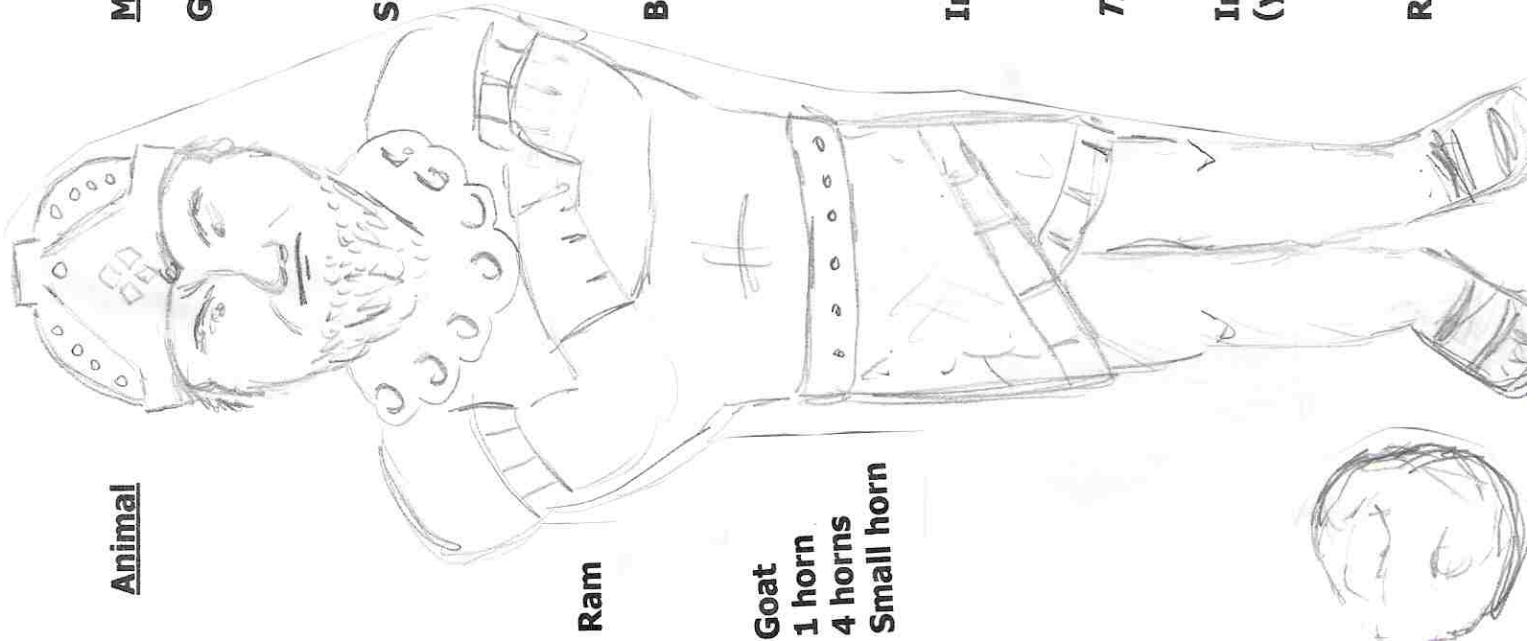

Prophetic Overview of Daniel

Animal

Ram

**Goat
1 horn
4 horns
Small horn**

Metal

Gold

Silver

Bronze

Rome

**Extension of
Roman Empire**

Satan

**Jesus
(God's)**

Definition

Strong

Inferior

**Will rule over
all the earth**

**Strong will
crush & shatter**

**Divided – 10 kings
part strong/part brittle**

7 years

**Never destroyed
Endure Forever!**

Beast

**Lion
with eagle's wings**

Bear

**Leopard
with 4 bird wings
& 4 heads**

**Terrifying
Dreadful
Beast (TDB)**

10 horns

Little horn